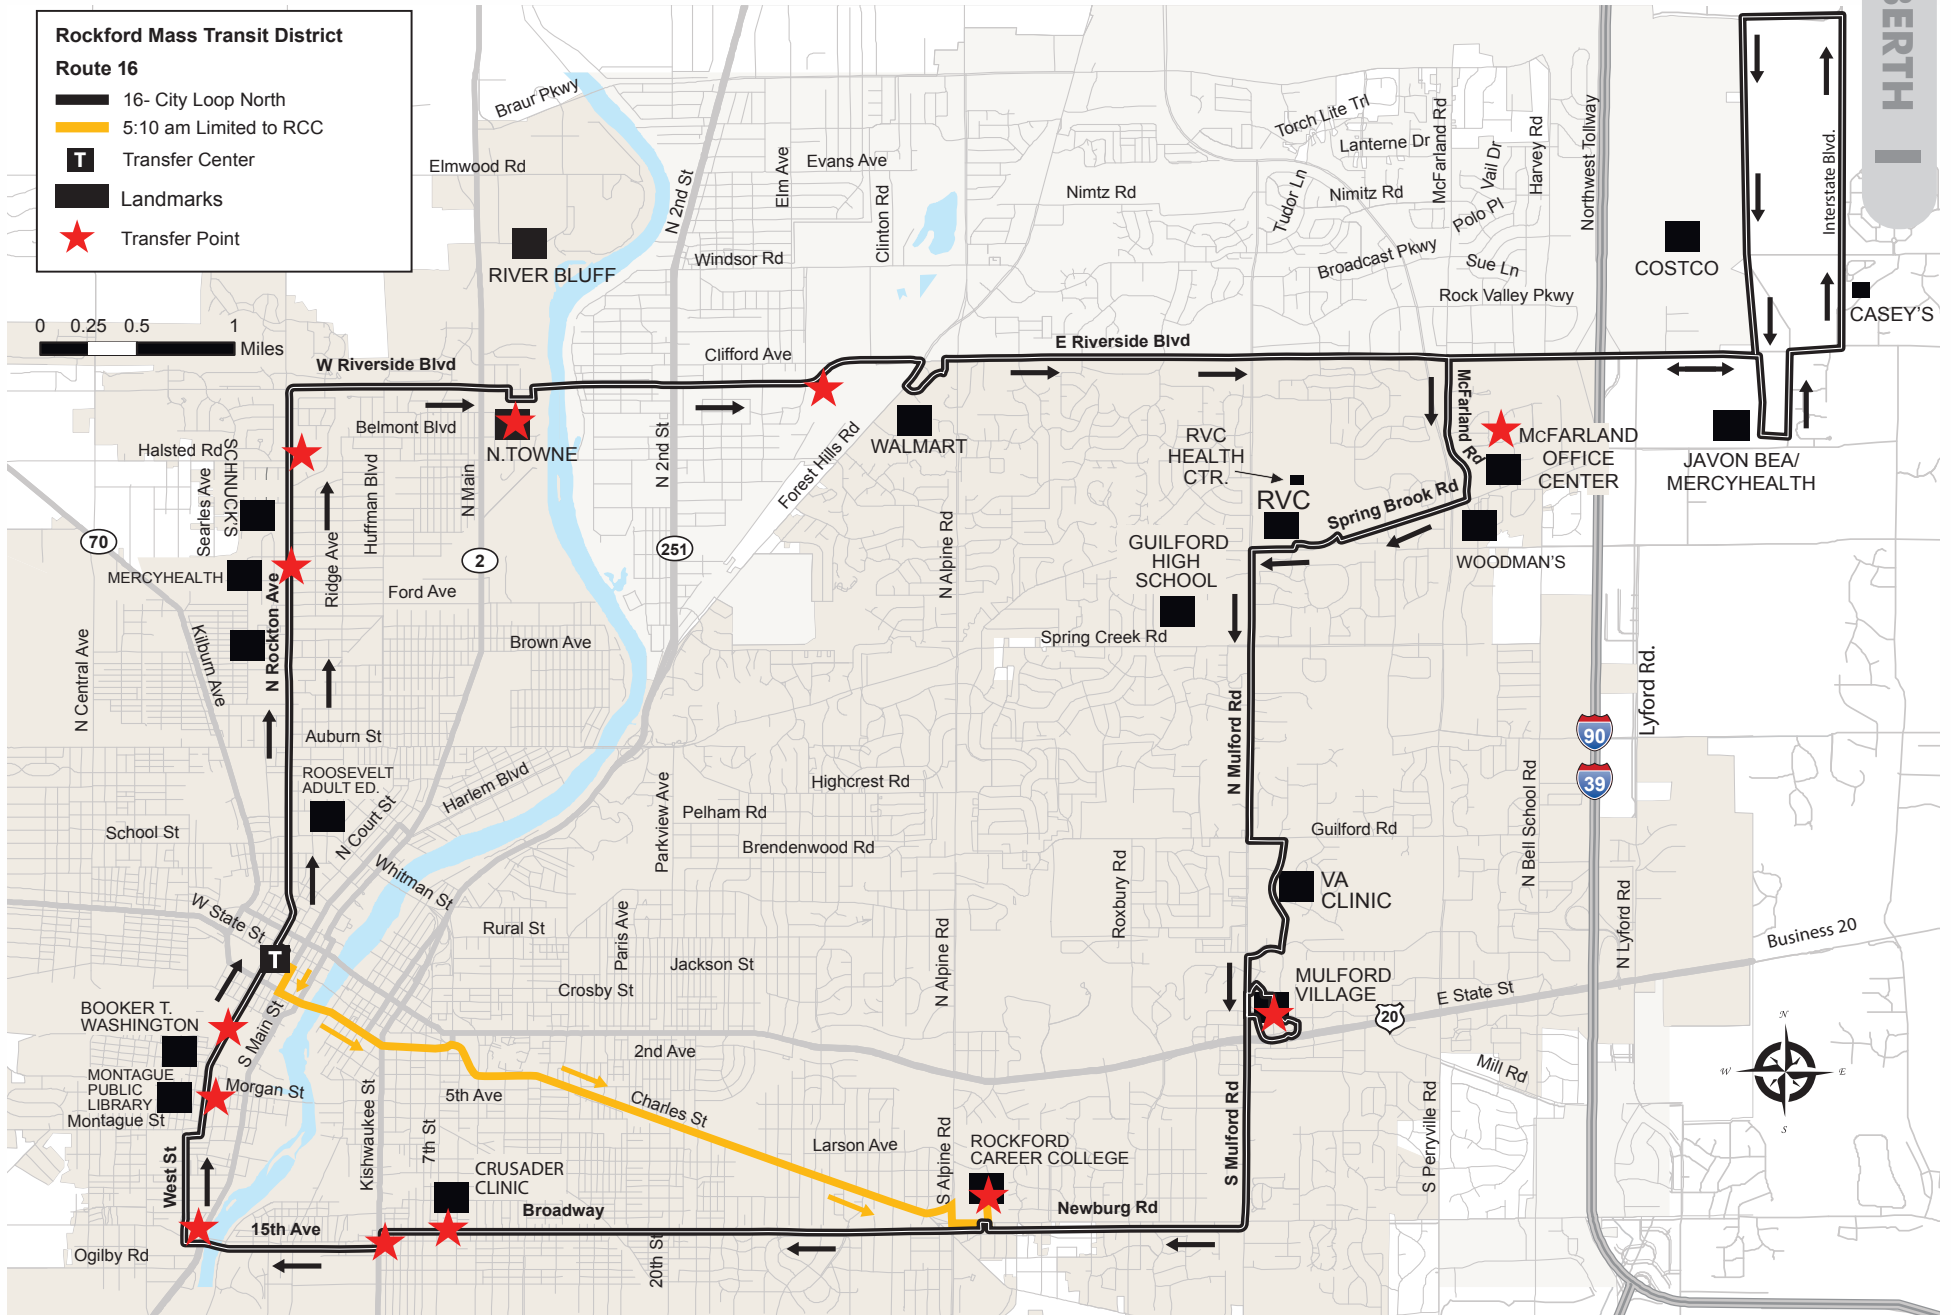

City Loop North

Rockford Mass Transit District

Route 16

- 16- City Loop North
- 5:10 am Limited to RCC
- Transfer Center
- Landmarks
- Transfer Point