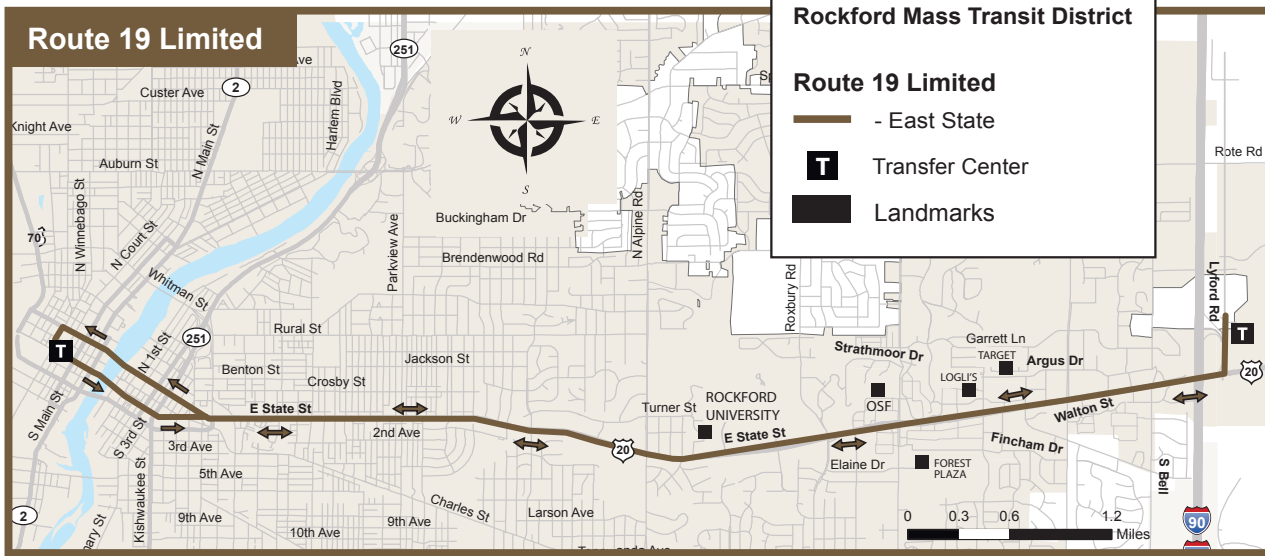

Rockford Mass Transit District

Route 19 Limited

- East State
- Transfer Center
- Landmarks