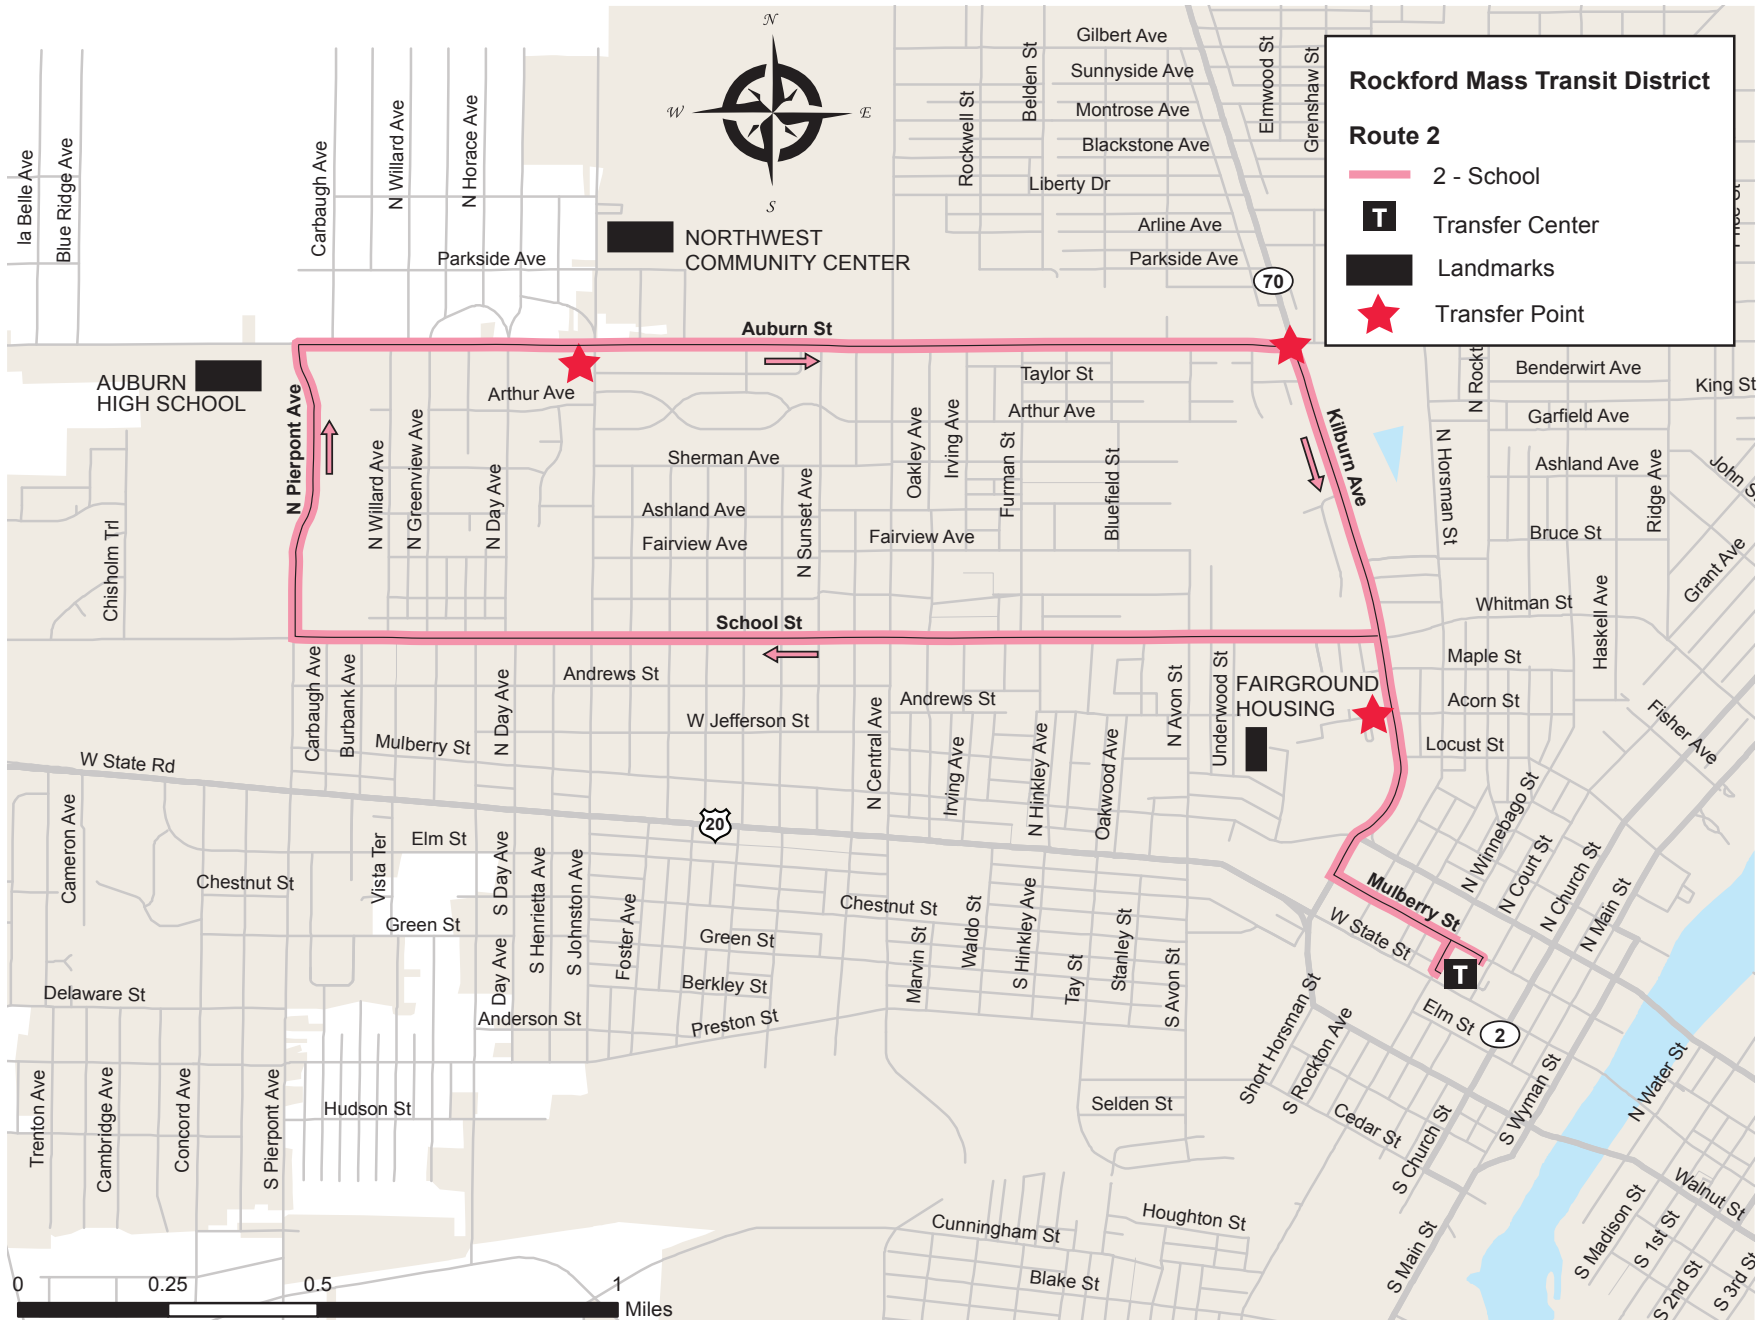

School Street

Shaded areas reflect weekday and Saturday times
 Unshaded areas reflect weekdays only

Route 2: School Street

OUTBOUND			INBOUND		
Transfer Center	School & Avon	School & Pierpont	Auburn & Avon	Kilburn & Acorn 	Transfer Center
4:45	4:50	4:55	5:00	5:05	5:10
5:15	5:20	5:25	5:30	5:35	5:40
5:45	5:50	5:55	6:00	6:05	6:10
6:15	6:20	6:25	6:30	6:35	6:40
6:45	6:50	6:55	7:00	7:05	7:10
7:15	7:20	7:25	7:30	7:35	7:40
7:45	7:50	7:55	8:00	8:05	8:10
8:15	8:20	8:25	8:30	8:35	8:40
8:45	8:50	8:55	9:00	9:05	9:10
9:15	9:20	9:25	9:30	9:35	9:40
9:45	9:50	9:55	10:00	10:05	10:10
10:15	10:20	10:25	10:30	10:35	10:40
10:45	10:50	10:55	11:00	11:05	11:10
11:15	11:20	11:25	11:30	11:35	11:40
11:45	11:50	11:55	12:00	12:05	12:10
12:15	12:20	12:25	12:30	12:35	12:40
12:45	12:50	12:55	1:00	1:05	1:10
1:15	1:20	1:25	1:30	1:35	1:40
1:45	1:50	1:55	2:00	2:05	2:10
2:15	2:20	2:25	2:30	2:35	2:40
2:45	2:50	2:55	3:00	3:05	3:10
3:15	3:20	3:25	3:30	3:35	3:40
3:45	3:50	3:55	4:00	4:05	4:10
4:15	4:20	4:25	4:30	4:35	4:40
4:45	4:50	4:55	5:00	5:05	5:10
5:15	5:20	5:25	5:30	5:35	5:40
5:45	5:50	5:55	6:00	6:05	6:10

Route Directions

R on Rockton, L on Mulberry, R on Kilburn,
 L on School, R on Pierpont, R on Auburn,
 R on Kilburn, L on Mulberry, with R on Court,
 R on W. State.