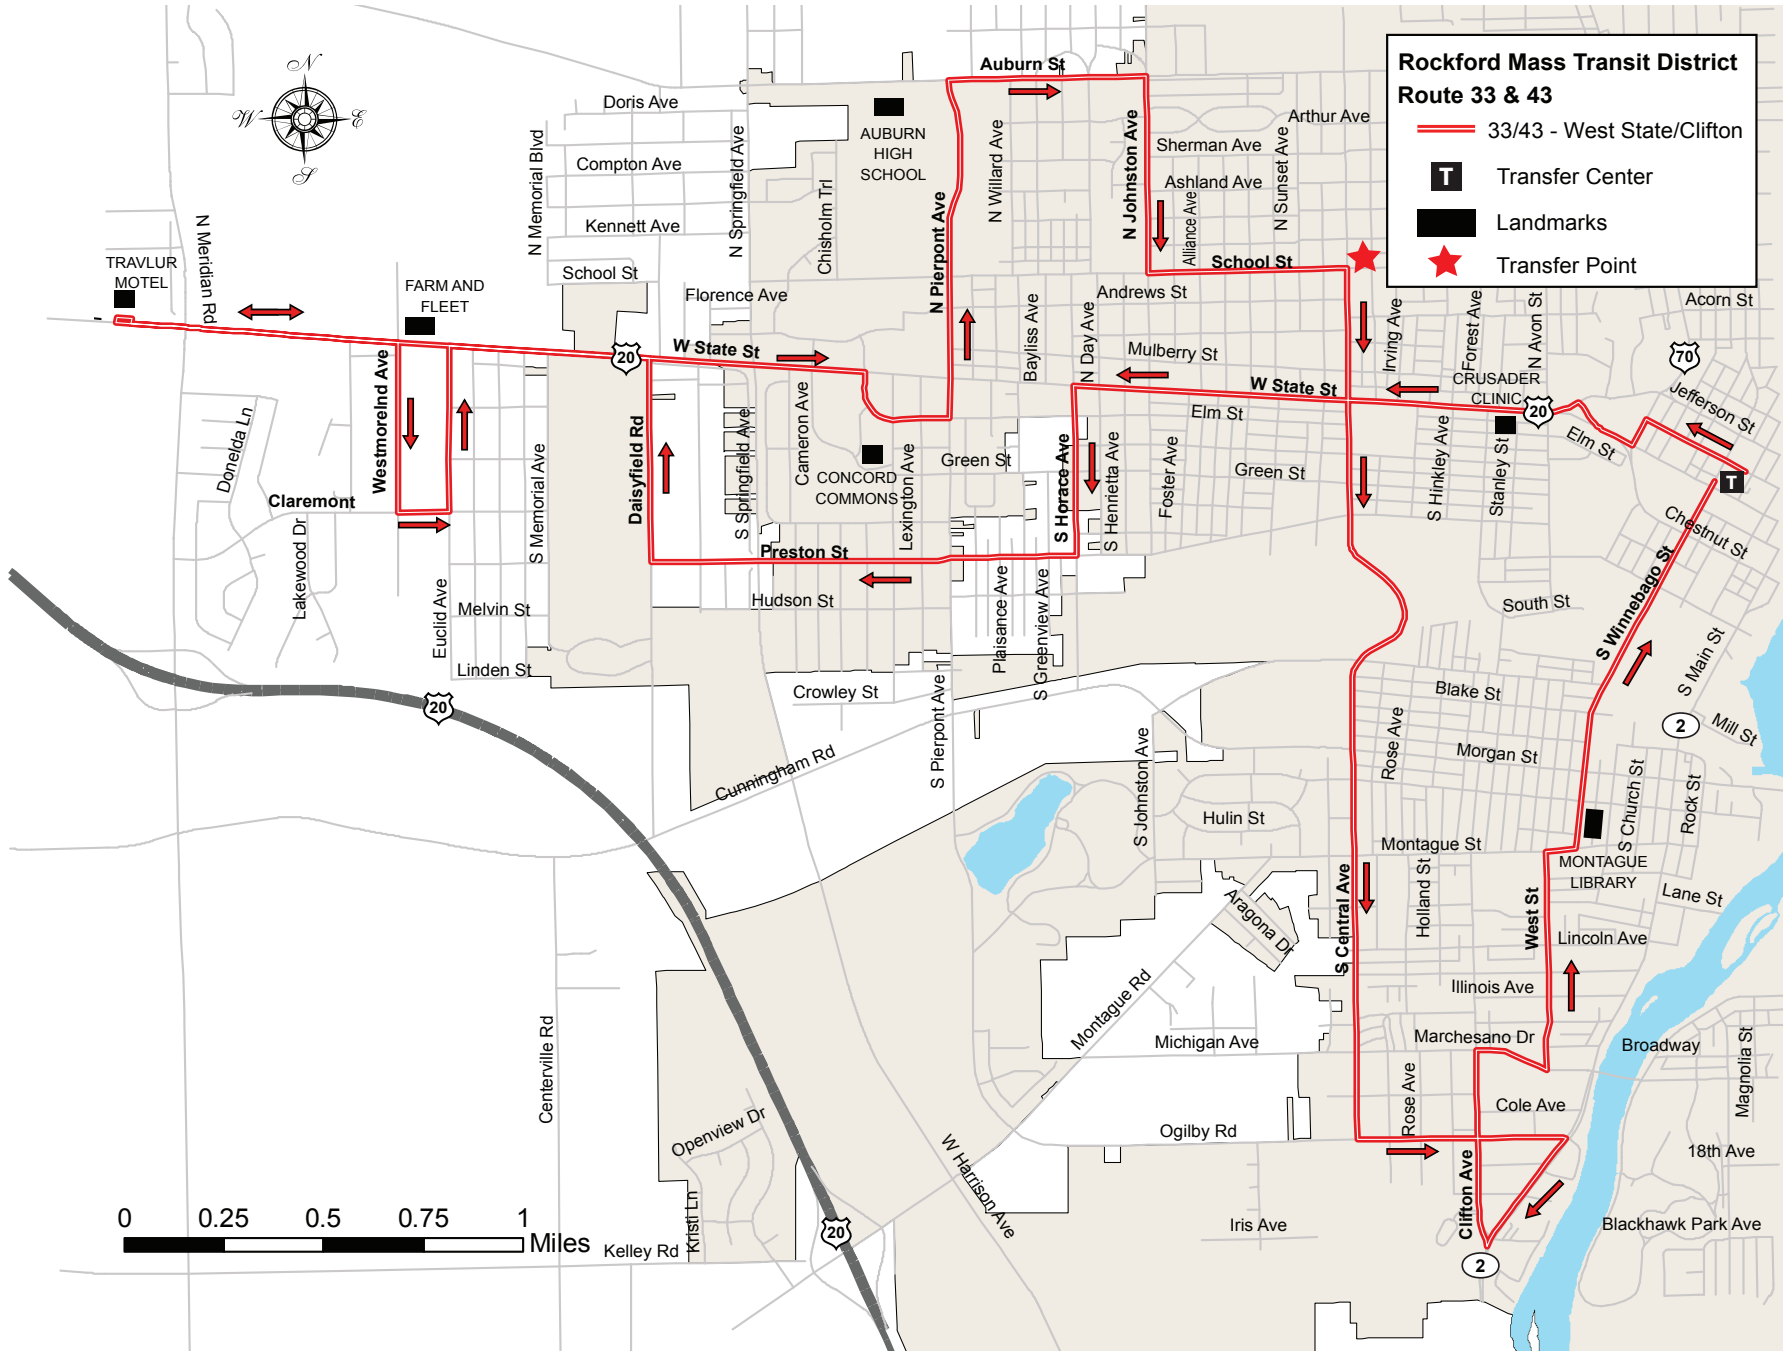

Nights & Sundays: W. State & Clifton

Shaded areas reflect weekday and Saturday times
 Unshaded areas reflect weekdays only

Route 33 & 43 Nights: Nights & Sundays: W. State & Clifton

WEEK NIGHT TIME POINTS								
Transfer Center	Horace & Preston	W. State & Euclid	Auburn & Johnston	W State & Central	Central & Michigan	Clifton & Ogilby	Winnebago & Morgan	Transfer Center
6:15	6:25	6:35	6:45	6:50	6:55	7:00	7:05	7:10
7:15	7:25	7:35	7:45	7:50	7:55	8:00	8:05	8:10
8:15	8:25	8:35	8:45	8:50	8:55	9:00	9:05	9:10
9:15	9:25	9:35	9:45	9:50	9:55	10:00	10:05	10:10
10:15	10:25	10:35	10:45	10:50	10:55	11:00	11:05	11:10
11:15	11:25	11:35	11:45	11:50	11:55	12:00	12:05	12:15

SUNDAY TIME POINTS								
Transfer Center	Horace & Preston	W. State & Euclid	Auburn & Johnston	W State & Central	Central & Michigan	Clifton & Ogilby	Winnebago & Morgan	Transfer Center
9:15	9:25	9:35	9:45	9:50	9:55	10:00	10:05	10:10
10:15	10:25	10:35	10:45	10:50	10:55	11:00	11:05	11:10
11:15	11:25	11:35	11:45	11:50	11:55	12:00	12:05	12:10
12:15	12:25	12:35	12:45	12:50	12:55	1:00	1:05	1:10
1:15	1:25	1:35	1:45	1:50	1:55	2:00	2:05	2:10
2:15	2:25	2:35	2:45	2:50	2:55	3:00	3:05	3:10
3:15	3:25	3:35	3:45	3:50	3:55	4:00	4:05	4:10
4:15	4:25	4:35	4:45	4:50	4:55	5:00	5:05	5:10

Route Directions

R – W. State, R – Rockton, L – Mulberry, L – Kilburn,
 R – W. State, L – Horace, R – Preston, R – Daisyfield,
 L – W. State, R – 1st drive at Travlur Hotel, L - W State
 from 2nd drive at Travlur, R – Westmoreland,
 L – Claremont, L – Euclid, R – W State, R – Elm,
 L – Pierpont, R – Auburn, R – Johnston, L – School,
 R – Central, L – Ogilby, L – Clifton, R – Marchesano,
 L – West, R – Montague, L – Winnebago,
 L – Winnebago, R – Mulberry, R – Court.

* Additional night shuttle added from 12:15-12:35