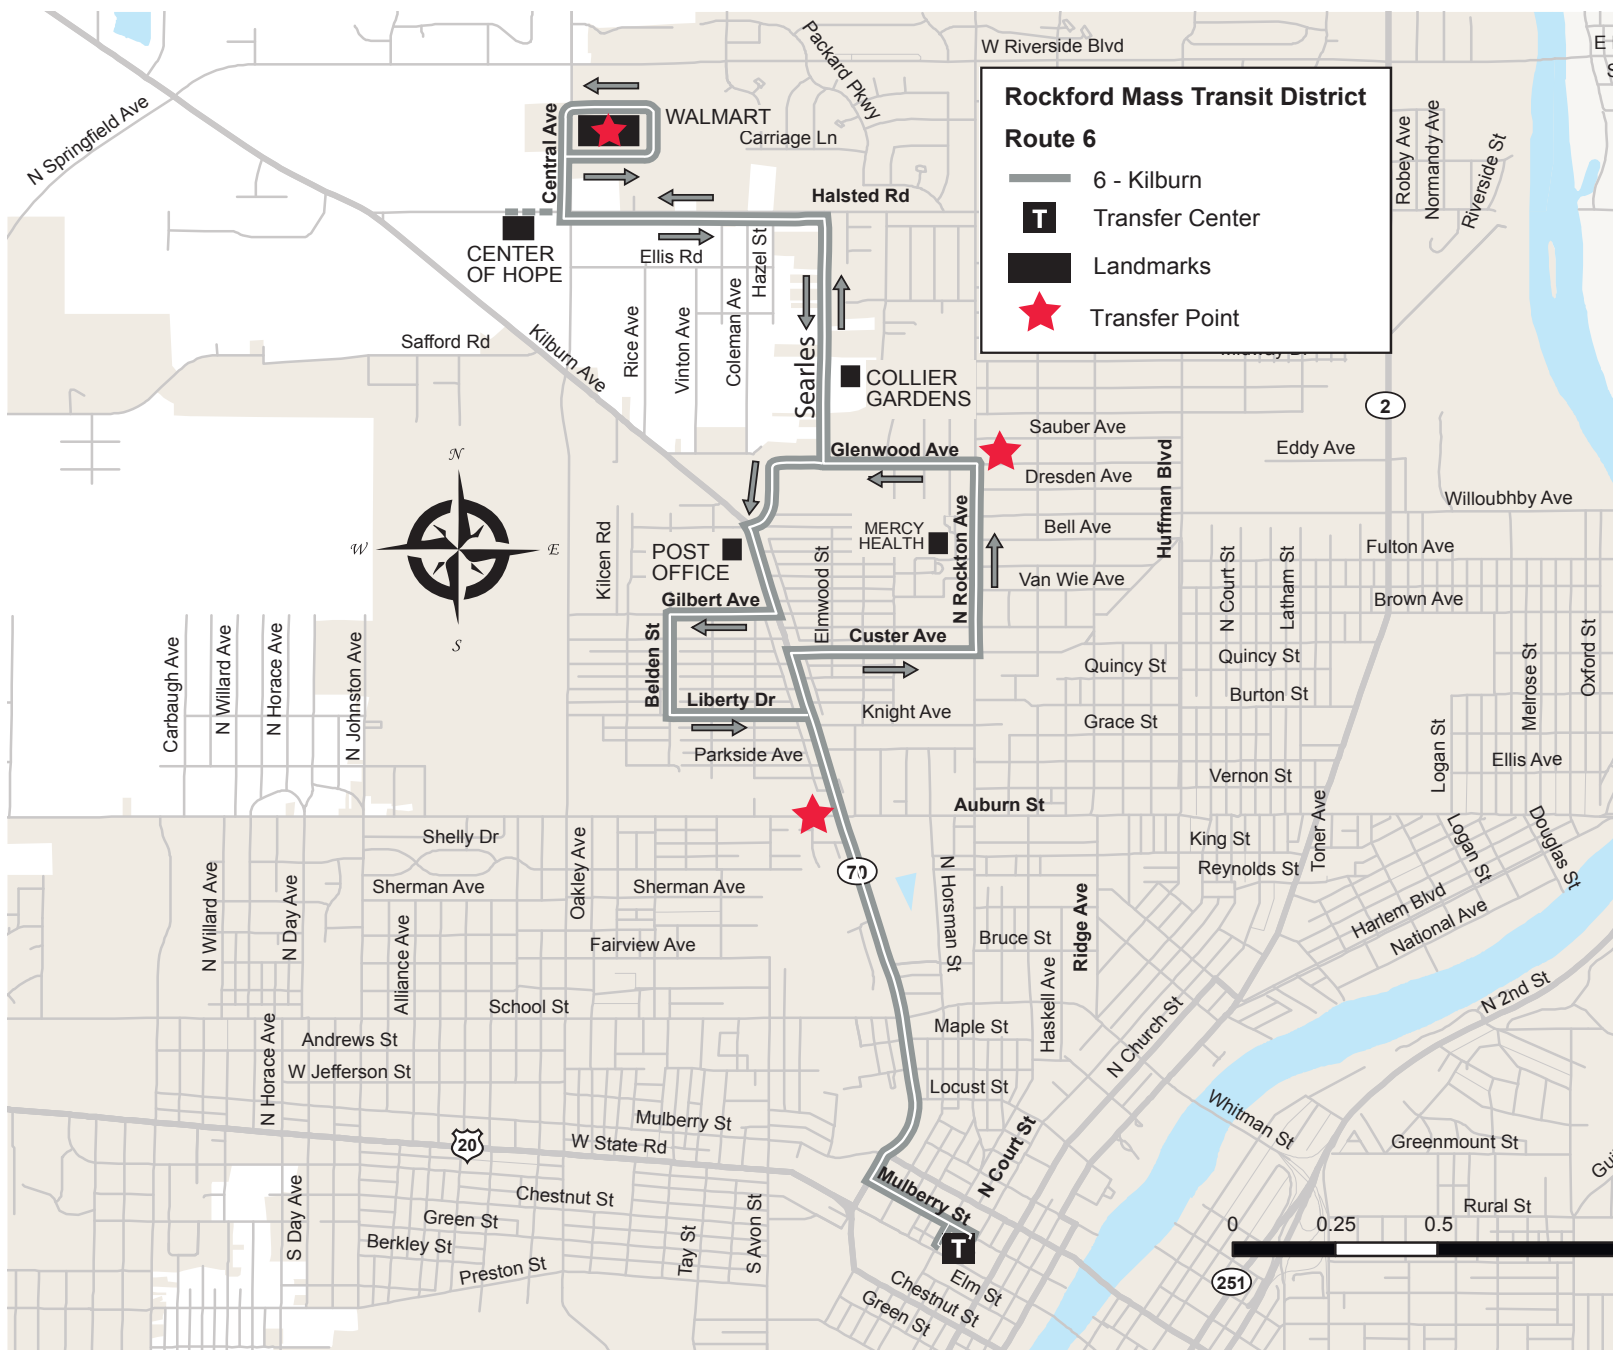

Kilburn

Shaded areas reflect weekday and Saturday times
 Unshaded areas reflect weekdays only

Route 6: Kilburn

OUTBOUND					INBOUND		
Transfer Center	Kilburn & Auburn ★	Collier Gardens	Walmart ★	CENTER OF HOPE WEEKDAYS	Collier Gardens	Kilburn & Liberty	Transfer Center
6:00	6:06	6:13	6:20		6:28	6:35	6:40
7:30	7:36	7:43	7:50	7:52	7:58	8:05	8:10
9:00	9:06	9:13	9:20		9:28	9:35	9:40
10:30	10:36	10:43	10:50		10:58	11:05	11:10
12:00	12:06	12:13	12:20		12:28	12:35	12:40
1:30	1:36	1:43	1:50		1:58	2:05	2:10
3:00	3:06	3:13	3:20	3:22	3:28	3:35	3:40
4:30	4:36	4:43	4:50		4:58	5:05	5:10

Route Directions

R on W. State, R on Rockton, L on Mulberry, R on Kilburn, R on Custer, L on Rockton, L on Glenwood, R on Searles, L on Halsted, R on Central, R into Walmart, R at Stop sign by shelter, Right behind Walmart, L- Central, L on Halsted, R on Searles, R on Glenwood, L on Kilburn, R on Gilbert, L on Belden, L on Liberty, R on Kilburn, L on Mulberry, R on Court.

Note: (This Route will deviate into Center Of Hope at 7:52 a.m. and 3:22 p.m. from Halsted L- Central, R into COH, L- Central. Resume regular route at 7:52 a.m. COH before Walmart, at 3:22 p.m. COH after Walmart.)